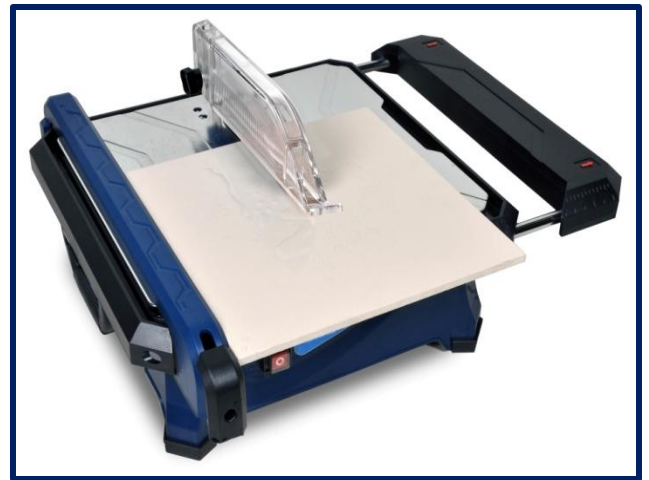

PRESS RELEASE

October 2012

Vitrex Power Pro 650 Tile Cutter

New from QEP, the world's leading supplier of tiling & flooring installation equipment – Vitrex Power Pro 650 Electric Tile Cutter.

The new Vitrex 650W Wet Saw is a small, but remarkably powerful tile cutter. Ideally suited for the 'small-job' contractor or serious DIY enthusiast, it is capable of cutting any tile substrate from ceramic to stone to porcelain.

Whilst offering many of the same features found in larger electric tile cutters, the Vitrex 650W Wet Saw is perfect for those small work spaces like bathrooms and kitchens.

- 180mm diamond blade with continuous rim for extra clean cut
- Double extension table for larger format tiles
- Cuts tiles up to 30mm thick
- 22.5° & 45° mitre cuts for perfect corners
- Durable steel table & frame have rubber foot pads for stability
- Integral measuring guide and quick release rip guide for perfect straight cuts
- Quick release splash guard for plunge cuts

The Vitrex 650W Wet Saw is completely self-contained & requires no pumps or hoses. The diamond blade is cooled as it passes through the internal water reservoir during operation & the advanced 'no-mess' water containment system reduces reservoir fill-ups & keeps the work area drier by reducing splash.